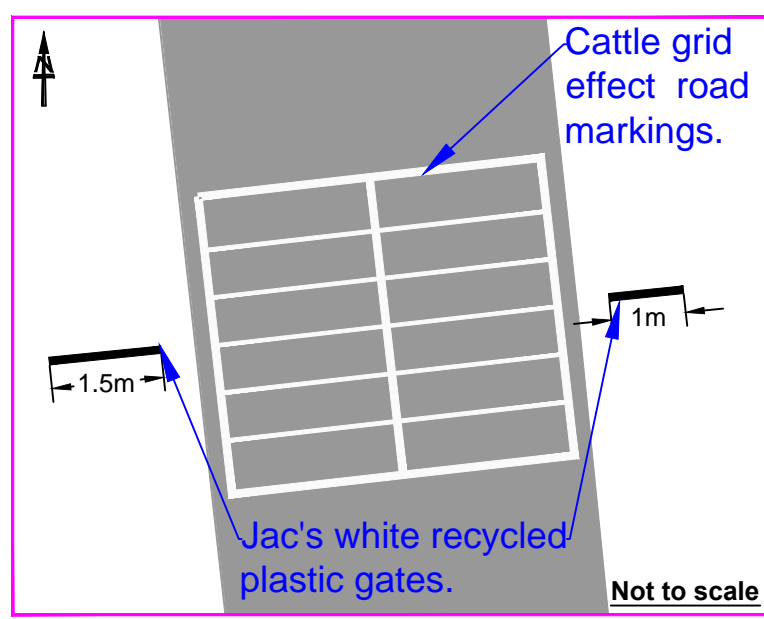

LOCATION PLAN
Not to scale

Village Gate Arrangement
Plan View

Village Gate Detail
Not to scale

NOTES:

Wiltshire Council
Where everybody matters
Traffic & Network Management
County Hall, Bythesea Road, Trowbridge
Wiltshire, BA14 8JD
Tel: 0300 4560100
Website: www.wiltshire.gov.uk

F					
E					
D					
C					
B					
A					
O	01/19	DMK	MS	DMT	ORIGINAL
REV	DATE	DRAWN	CHECK	APPRV	DESCRIPTION

DRAWING PURPOSE:

PROJECT:			
YATESBURY VILLAGE GATES CALNE CATG			
DRAWING TITLE:			
PRELIMINARY DESIGN			
SCALES:	NOT TO SCALE	SHEET SIZE:	A3
DRAWING No.:	2018-127/YATES/DMK/D003	REVISION:	0
FILE REF:	TET/AreaBoards/CALNE/2018-127/Design/D003.0		