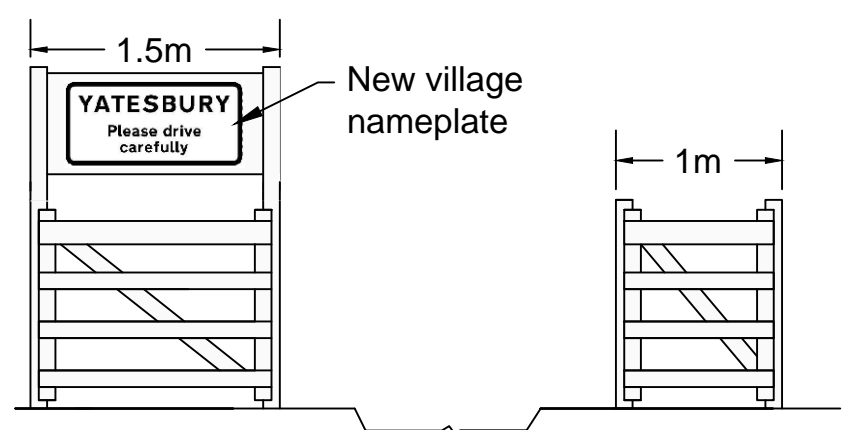

LOCATION PLAN
Not to scale

Village Gate Arrangement
Plan View

Village Gate Detail
Not to scale

NOTES:

Wiltshire Council
Where everybody matters
Traffic & Network Management
County Hall, Bythesea Road, Trowbridge
Wiltshire, BA14 8JD
Tel: 0300 4560100
Website: www.wiltshire.gov.uk